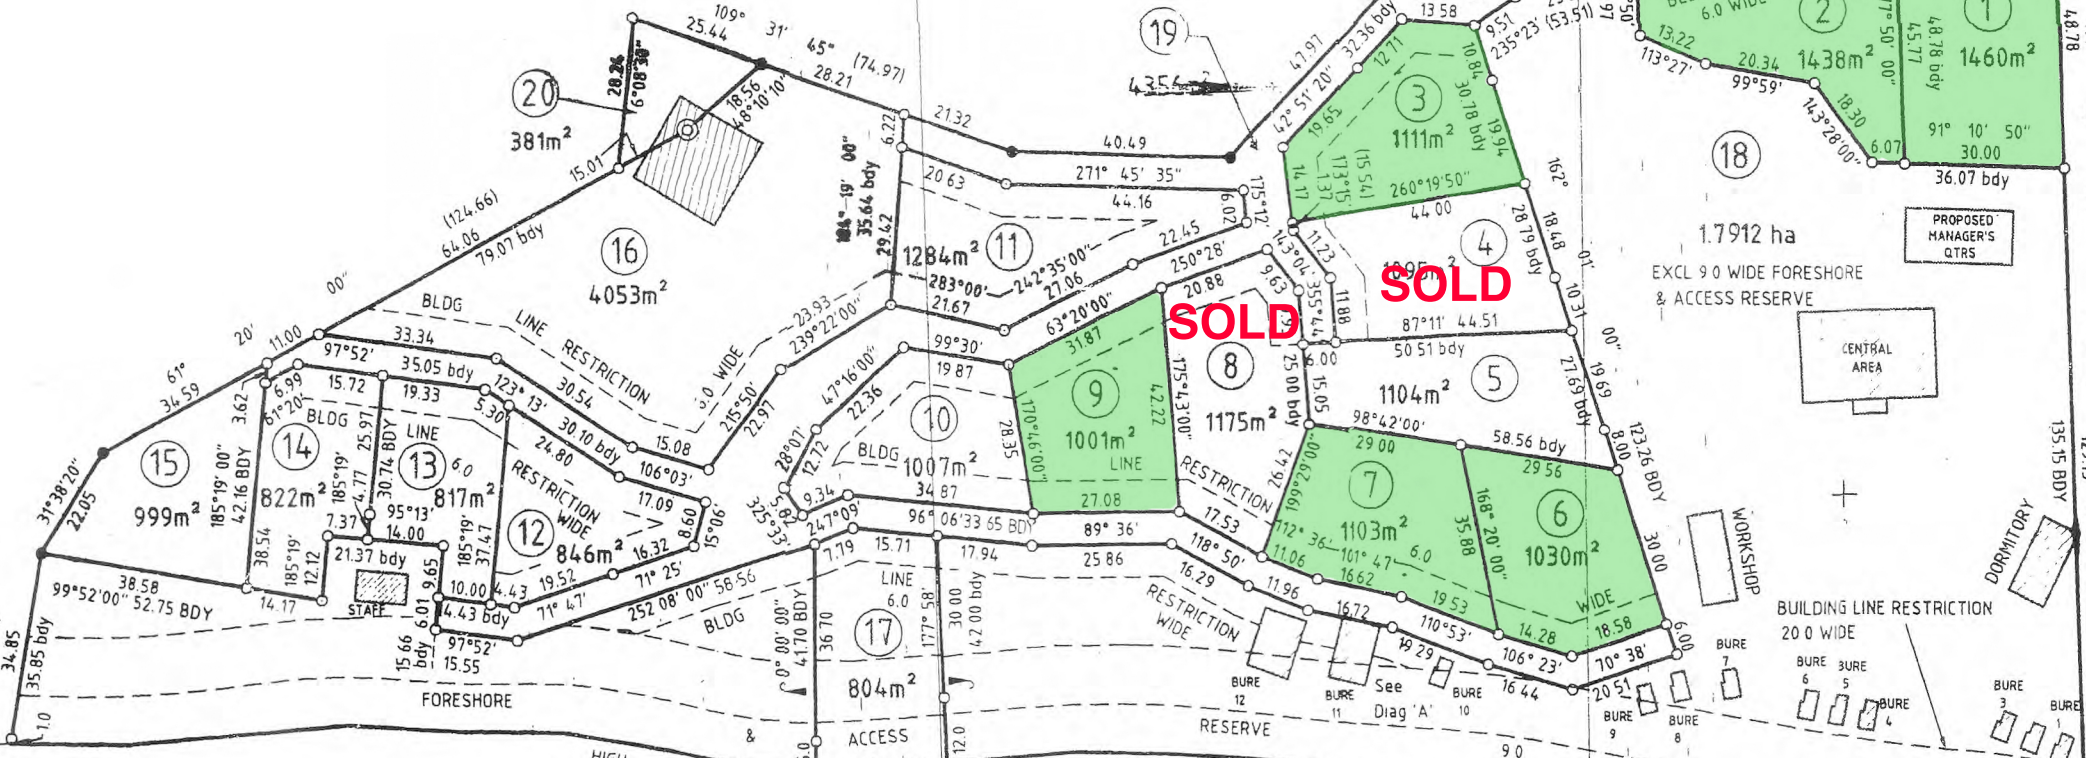

15100mN

15000mN

14900mN

NATIVE LAND

NATIVE LAND

NATIVE LAND

FROM YARO VILLAGE

SOUTH

PACIFIC

OCEAN

TO SOLEVU VILLAGE

WATER PIPELINE EASEMENT
3.0 WIDE

LOT 2 SO 5225

SOLD

SOLD

1.7912 ha
EXCL 9.0 WIDE FORESHORE
& ACCESS RESERVE

PROPOSED
MANAGER'S
QTRS

BUILDING LINE RESTRICTION
20.0 WIDE

18
DORMITORY

NATIVE LAND